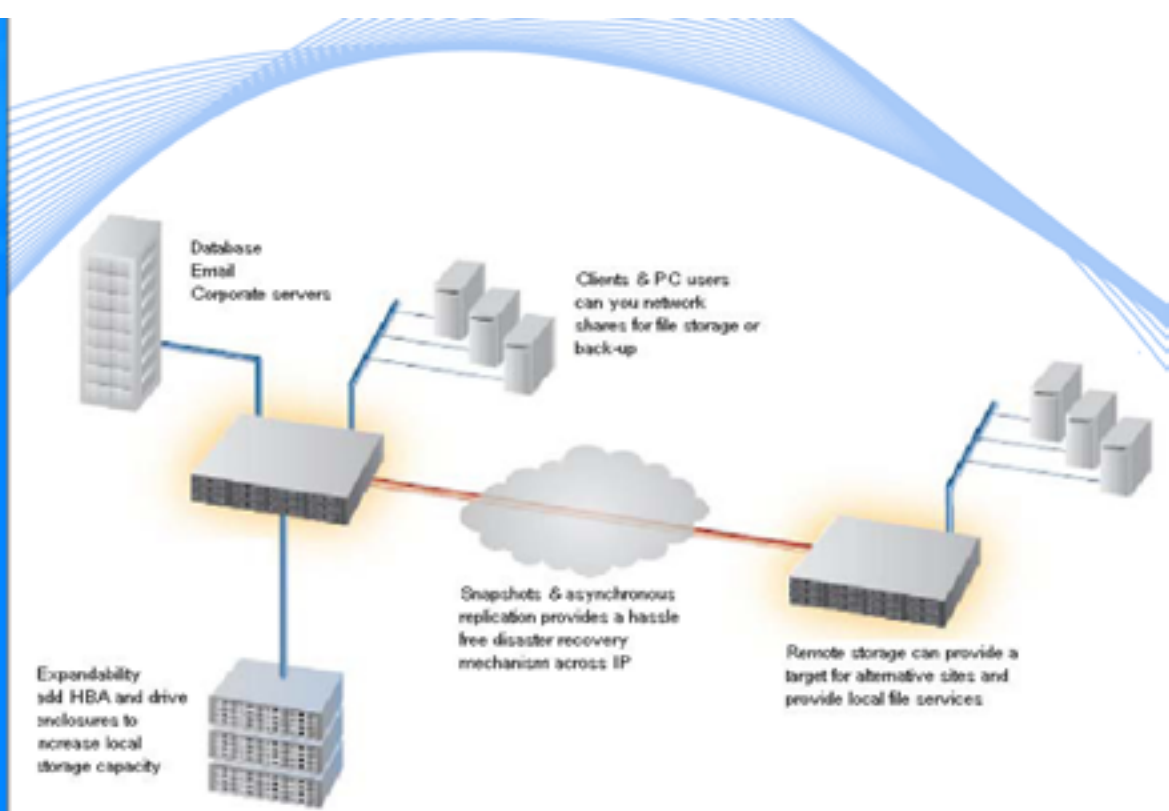

velocity

MULTI-PROTOCOL STORAGE

Highlights

- Flexible iSCSI, NAS and SAN solution
- Remote office connectivity via NAS or iSCSI interface
- Multiple GbE ports can be aggregated to deliver significant performance, ideal for video upload and download environments
- Up to 32TB capacity in 3U
- Supports SAS or SATA disk drives
- Expandable to over 1PB via JBOD expansion chassis'

FLEXIBLE CONNECTIVITY AND STORAGE GROWTH

-WHERE AND WHEN YOU NEED IT-

As companies continue to move towards simplicity and cost control in their storage infrastructure, implementing versatile, network storage solutions is critical to getting the most out of your NAS or Storage Area Network investment. With file-level and block-level access, the V3160 offers an ideal storage platform for nearly any storage challenge, from email server storage (iSCSI) to file servers (FC) to large file applications including video archiving. Infiniband connectivity is supported via add-in cards.

V3160 Features Set

- 5U Chassis with 6Gb SAS upstream/downstream
- Up to twelve Gb E ports
- RAID Levels 0, 1, 0+1, 3, 5, 6, 50 or 60
- Web based storage management features simplify administration and data protection
- Snapshots and Replication

DATA PROTECTION - DESIGNED-IN

The long distance connectivity offered by iSCSI opens creative options for moving data between branches or sites without expensive network conversion devices. To leverage this long-distance connectivity, the V3160 includes 'multi-snapshot with scheduling' as well as volume replication and backup agents. These tools make data protection much easier to integrate into a standard backup processes, or handle the task of creating remote secondary copies with no additional upgrades to the current backup system.